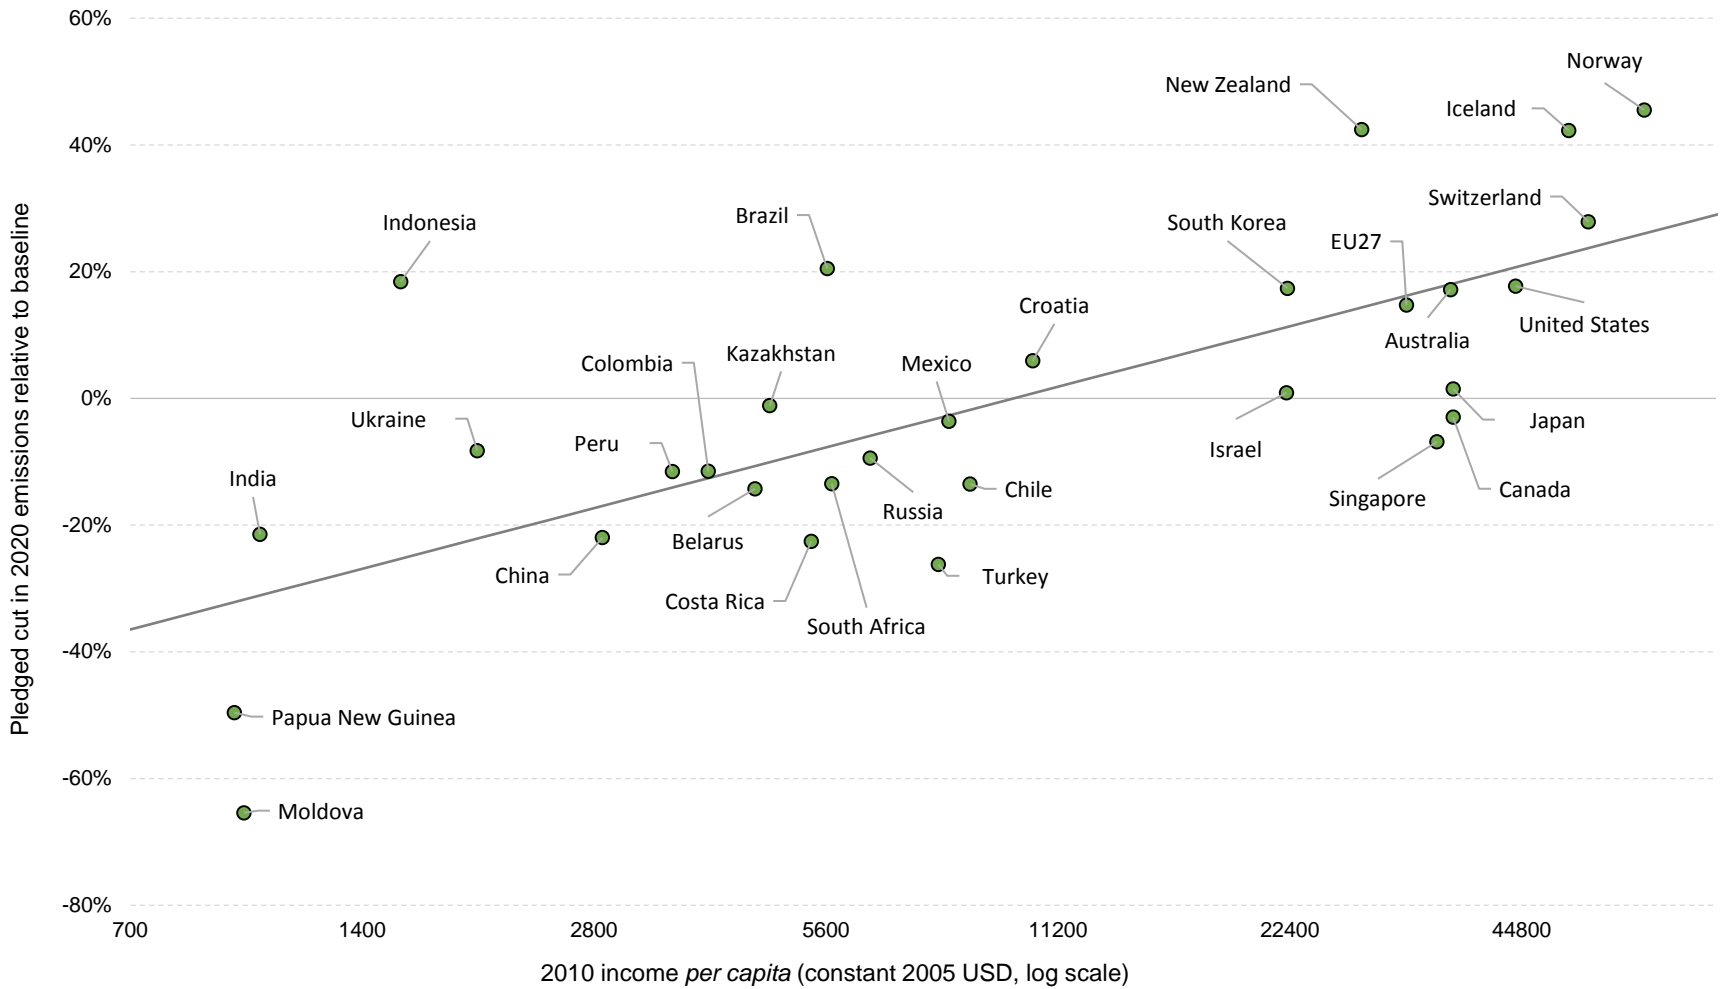

# Emission Promises

Select countries' unilaterally pledged 2020 emission cuts relative to baseline\* plotted against *per capita* income

Source: Jeffrey Frankel and Valentina Bosetti

\* The baseline is the simple average of the country's actual emissions in 2005 and the level expected for 2020 in the absence of international action.